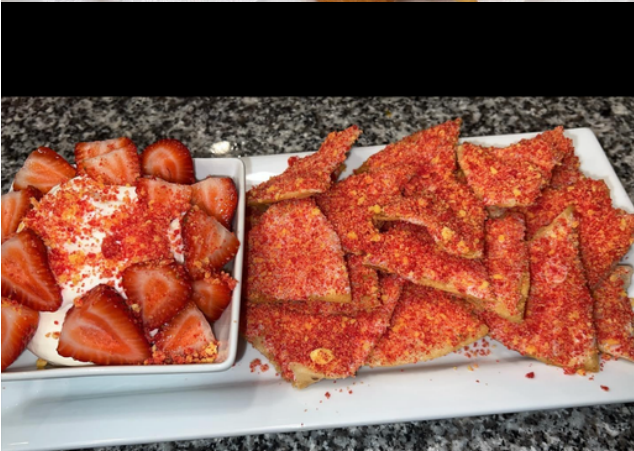

CAKE SLICES

Strawberry Crunch Cheesecake Cake	$9.00
Banana Pudding Cheesecake Cake	$9.00
Oreo Cheesecake Cake	$9.00
Red Velvet Cheesecake Cake	$9.00

Strawberry Crunch Cake	$6.50
Chocolate Fudge Cake	$6.50
Lemon Cake	$6.50

Original Pound Cake	$6.50
Strawberry Pound Cake	$6.50
Strawberry Crunch Pound Cake	$6.50
Lemon Pound Cake	$6.50

Original Cheesecake	$6
Strawberry Crunch Cheesecake	$6

DESSERT NACHOS

Original Cheesecake	$15.00
Strawberry Cheesecake	$15.00
Strawberry Crunch Cheesecake	$15.00
Banana Pudding	$15.00
Banana Pudding Cheesecake	$15.00
Fruity Pebbles Cheesecake	$15.00
Peach Cobbler Cheesecake	$15.00
Oreo Cheesecake	$15.00
Strawberry Caramel Apple Cheesecake	$15.00